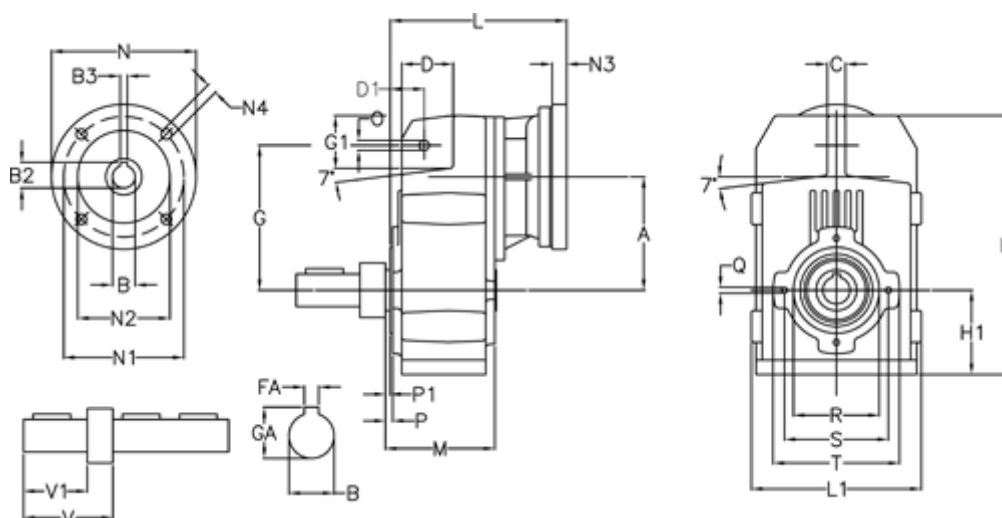

Article number: 29560535251235
 Description: Shaft mounted gear
 A513R-352,5-P90B5

Measures

A = 211.30	FA = 14	M = 163.0	Q = M12x19
B = 50	G = 278	N = 200	R = 180
B1 = 24	G1 = 105.5	N1 = 165	S = 215
B2 = 27.3	GA = 53.5	N2 = 130	T = 250
B3 = 8	H = 479.0	N4 = M10x20	V = 146.5
C = 20	H1 = 144.0	O = 22	V1 = 100
D = 93.5	L = 287.5	P = 8.5	
D1 = 65.0	L1 = 273	P1 = 4.5	